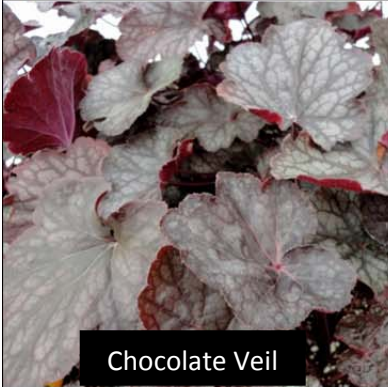

Bronze Beauty

Purple Mist

Burnt Bark

Chocolate Mint

Chocolate Veil

Pillow Mint

Purple Ice

Quilters Joy

Wild Plum

Green Marble

Copper Cups

A Collection of Tissue Culture Heucheras

AgriForest is pleased to offer a beautiful selection of tissue culture Heucheras.

Our Heucheras produce dense crown of foliage resulting in a bushier plant, and they have been selected for disease resistance and drought tolerance.