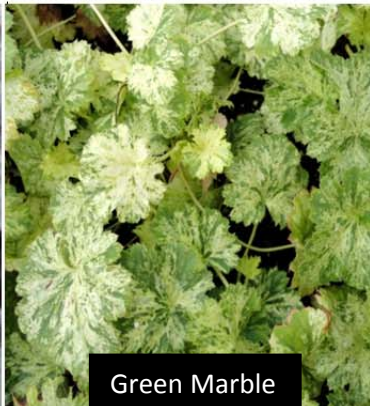

Bronze Beauty

Purple Mist

Burnt Bark

Chocolate Mint

Chocolate Veil

Pillow Mint

Purple Ice

Quilters Joy

Wild Plum

Green Marble

Copper Cups

A Collection of Tissue Culture Heucheras

AgriForest is pleased to offer a beautiful selection of tissue culture Heucheras.

Our Heucheras produce dense crown of foliage resulting in a bushier plant, and they have been selected for disease resistance and drought tolerance.