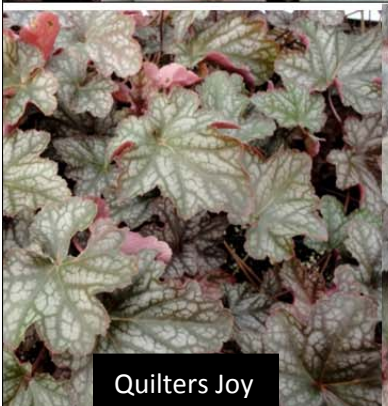

Purple Ice

Quilters Joy