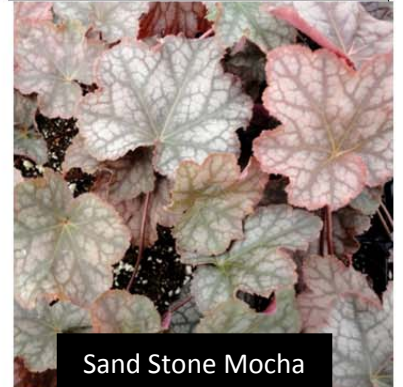

Chocolate Mint