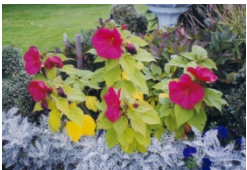

Amelanchier alnifolia
REGENT SASKATOON BERRY

A nicely shaped shrub with large white flowers. Dark purple, sweet fruit.
Reaches 6' at maturity. Zone 2.

Cotinus coggygria
GRACE SMOKEBUSH

Velvety dark purple foliage adorns this upright spreading bush. Produces panicles of pinkish flowers in midsummer. Fall colours include yellow, red, and orange shades. Makes an excellent xeriscape plant. Mature height of 8-10'. Zone 4.

Cotinus coggygria
ROYAL PURPLE SMOKEBUSH

Best known variety of the species. Characterised by its outstanding deep purple leaves and profuse plumes of pink flowers. Colour lasts through summer. Reaches 15'. Zone 5.